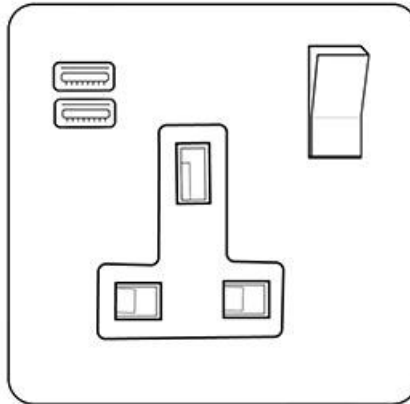

Heritage Brass

Windsor Range - Matt Black

1G 13A Socket with USB-A+C - C-WBK.7409.BK

Range	Windsor Range
Product	Windsor Range Matt Black Switches & Sockets, WBK
Insert Type	1G 13A Socket with USB-A+C
Plate Finish	Matt Black
Switch Colour	Black
Body and Switch Trim	Black
Height	88 mm
Width	88 mm
Fixing Hole Centres	Box Fixing = 60.3 mm
Minimum Box Depth	35
Current	13 Amp
Voltage	230 V
Power	-
Terminal Capacity	4 mm ²
Earth Terminal Capacity	5 mm ²
Product Class 1	Face plate must be earthed
Ambient Operating Temperature	-5°C - 40°C
Recommended Location	Indoor use only
Standard	BS 1363, BS EN 5733, BS EN 60950-1