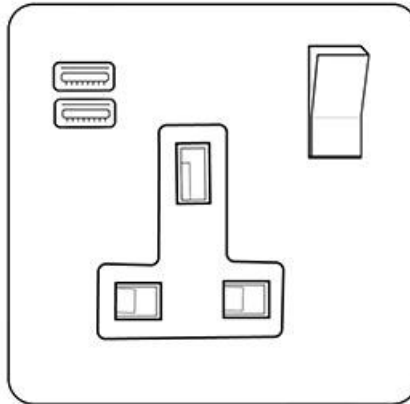

Heritage Brass

Winchester Range - Satin Brass

1G 13A Socket with USB-A+C - C-W44.2459.SBBK

Range	Winchester Range
Product	Winchester Range Satin Brass Switches & Sockets, W44
Insert Type	1G 13A Socket with USB-A+C
Plate Finish	Satin Brass
Switch Colour	Satin Brass
Body and Switch Trim	Black
Height	88 mm
Width	88 mm
Fixing Hole Centres	Box Fixing = 60.3 mm
Minimum Box Depth	35
Current	13 Amp
Voltage	230 V
Power	-
Terminal Capacity	4 mm ²
Earth Terminal Capacity	5 mm ²
Product Class 1	Face plate must be earthed
Ambient Operating Temperature	-5°C - 40°C
Recommended Location	Indoor use only
Standard	BS 1363, BS EN 5733, BS EN 60950-1