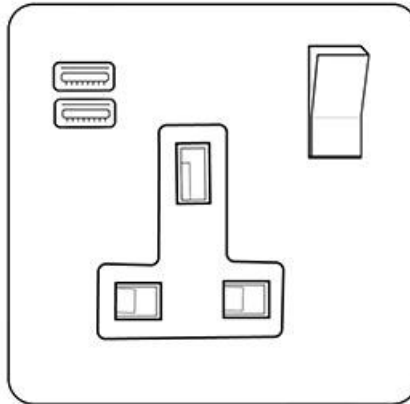

Heritage Brass

Winchester Range - Matt Bronze

1G 13A Socket with USB-A+C - C-W09.2459.DBZ

Range	Winchester Range
Product	Winchester Range Matt Bronze Switches & Sockets, W09
Insert Type	1G 13A Socket with USB-A+C
Plate Finish	Matt Bronze
Switch Colour	Matt Bronze
Body and Switch Trim	Black
Height	88 mm
Width	88 mm
Fixing Hole Centres	Box Fixing = 60.3 mm
Minimum Box Depth	35
Current	13 Amp
Voltage	230 V
Power	-
Terminal Capacity	4 mm ²
Earth Terminal Capacity	5 mm ²
Product Class 1	Face plate must be earthed
Ambient Operating Temperature	-5Â°C - 40Â°C
Recommended Location	Indoor use only
Standard	BS 1363, BS EN 5733, BS EN 60950-1