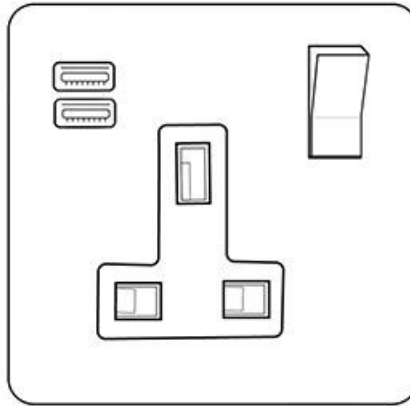

Heritage Brass

Winchester Range - Satin Nickel

1G 13A Socket with USB-A+C - C-W05.2459.SNBK

Range	Winchester Range
Product	Winchester Range Satin Nickel Switches & Sockets, W05
Insert Type	1G 13A Socket with USB-A+C
Plate Finish	Satin Nickel
Switch Colour	Satin Nickel
Body and Switch Trim	Black
Height	88 mm
Width	88 mm
Fixing Hole Centres	Box Fixing = 60.3 mm
Minimum Box Depth	35
Current	13 Amp
Voltage	230 V
Power	-
Terminal Capacity	4 mm ²
Earth Terminal Capacity	5 mm ²
Product Class 1	Face plate must be earthed
Ambient Operating Temperature	-5Â°C - 40Â°C
Recommended Location	Indoor use only
Standard	BS 1363, BS EN 5733, BS EN 60950-1