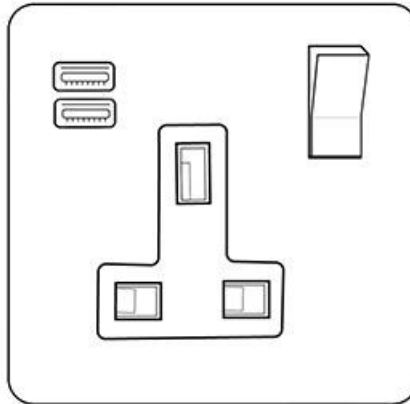

Heritage Brass

Winchester Range - Satin Nickel 1G 13A Socket with USB-A+C - C-W05.2459.SNBK

Range	Winchester Range
Product	Winchester Range Satin Nickel Switches & Sockets, W05
Insert Type	1G 13A Socket with USB-A+C
Plate Finish	Satin Nickel
Switch Colour	Satin Nickel
Body and Switch Trim	Black
Height	88 mm
Width	88 mm
Fixing Hole Centres	Box Fixing = 60.3 mm
Minimum Box Depth	35
Current	13 Amp
Voltage	230 V
Power	-
Terminal Capacity	4 mm ²
Earth Terminal Capacity	5 mm ²
Product Class 1	Face plate must be earthed
Ambient Operating Temperature	-5Â°C - 40Â°C
Recommended Location	Indoor use only
Standard	BS 1363, BS EN 5733, BS EN 60950-1