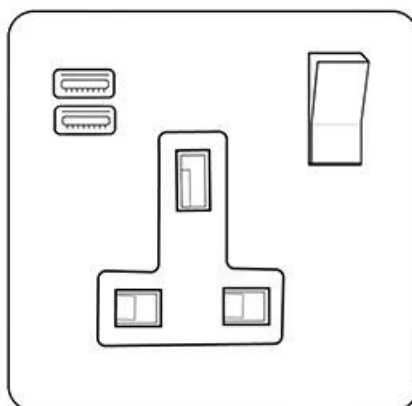

Heritage Brass

Winchester Range - Satin Chrome 1G 13A Socket with USB-A+C - C-W03.2459.SCBK

| | |
|--------------------------------------|---|
| Range | Winchester Range |
| Product | Winchester Range Satin Chrome Switches & Sockets, W03 |
| Insert Type | 1G 13A Socket with USB-A+C |
| Plate Finish | Satin Chrome |
| Switch Colour | Satin Chrome |
| Body and Switch Trim | Black |
| Height | 88 mm |
| Width | 88 mm |
| Fixing Hole Centres | Box Fixing = 60.3 mm |
| Minimum Box Depth | 35 |
| Current | 13 Amp |
| Voltage | 230 V |
| Power | - |
| Terminal Capacity | 4 mm ² |
| Earth Terminal Capacity | 5 mm ² |
| Product Class 1 | Face plate must be earthed |
| Ambient Operating Temperature | -5Â°C - 40Â°C |
| Recommended Location | Indoor use only |
| Standard | BS 1363, BS EN 5733, BS EN 60950-1 |