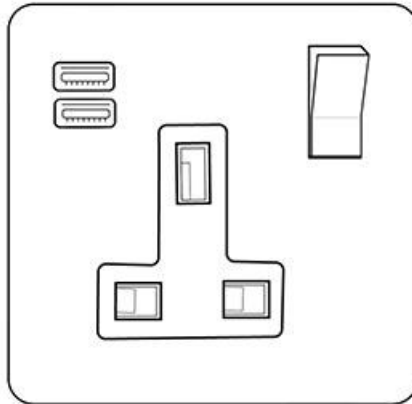

Heritage Brass

Winchester Range - Polished Brass

1G 13A Socket with USB-A+C - C-W01.2459.PBK

Range	Winchester Range
Product	Winchester Range Polished Brass Switches & Sockets, W01
Insert Type	1G 13A Socket with USB-A+C
Plate Finish	Polished Brass
Switch Colour	Polished Brass
Body and Switch Trim	Black
Height	88 mm
Width	88 mm
Fixing Hole Centres	Box Fixing = 60.3 mm
Minimum Box Depth	35
Current	13 Amp
Voltage	230 V
Power	-
Terminal Capacity	4 mm ²
Earth Terminal Capacity	5 mm ²
Product Class 1	Face plate must be earthed
Ambient Operating Temperature	-5Â°C - 40Â°C
Recommended Location	Indoor use only
Standard	BS 1363, BS EN 5733, BS EN 60950-1