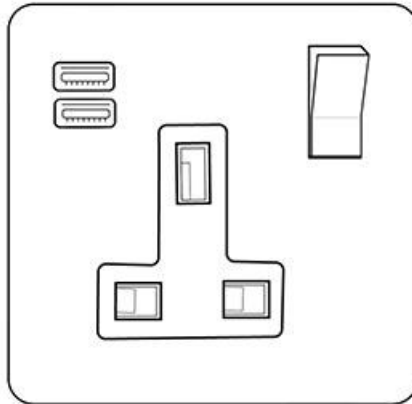

Heritage Brass

Verona Range - Matt Bronze

1G 13A Socket with USB-A+C - C-VR9.7459.ABBK

Range	Verona Range
Product	Verona Range Switches & Sockets
Insert Type	1G 13A Socket with USB-A+C
Plate Finish	Matt Bronze
Switch Colour	Antique Brass
Body and Switch Trim	Black
Height	88 mm
Width	88 mm
Fixing Hole Centres	Box Fixing = 60.3 mm
Minimum Box Depth	35
Current	13 Amp
Voltage	230 V
Power	-
Terminal Capacity	4 mm ²
Earth Terminal Capacity	5 mm ²
Product Class 1	Face plate must be earthed
Ambient Operating Temperature	-5Â°C - 40Â°C
Recommended Location	Indoor use only
Standard	BS 1363, BS EN 5733, BS EN 60950-1