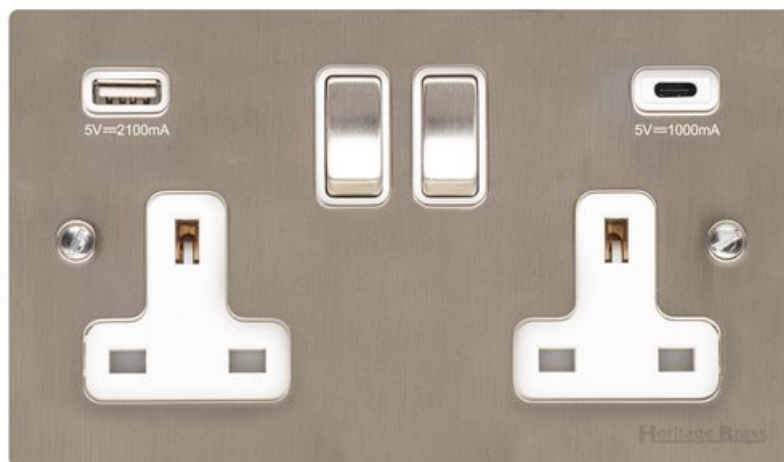

Heritage Brass

Elite Flat Plate Range - Satin Nickel 2G 13A Socket with USB-A+C - C-T05.7559.SNW

Range	Elite Flat Plate Range
Product	Elite Flat Plate Range Satin Nickel Switches & Sockets, T05
Insert Type	2G 13A Socket with USB-A+C
Plate Finish	Satin Nickel
Switch Colour	Satin Nickel
Body and Switch Trim	White
Height	86 mm
Width	147 mm
Fixing Hole Centres	Box Fixing = 120.6 mm
Minimum Box Depth	35
Current	13 Amp
Voltage	230 V
Power	-
Terminal Capacity	4 mm ²
Earth Terminal Capacity	5 mm ²
Product Class 1	Face plate must be earthed
Ambient Operating Temperature	-5°C - 40°C
Recommended Location	Indoor use only
Standard	BS 1363