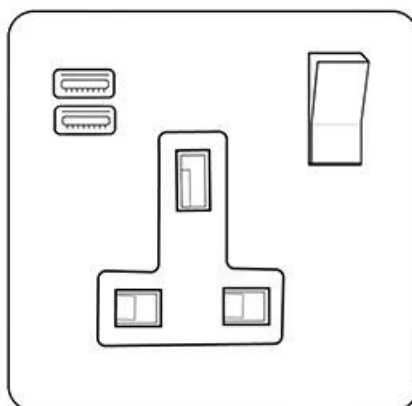

Heritage Brass

Elite Flat Plate Range - Satin Nickel 1G 13A Socket with USB-A+C - C-T05.7459.SNW

Range	Elite Flat Plate Range
Product	Elite Flat Plate Range Satin Nickel Switches & Sockets, T05
Insert Type	1G 13A Socket with USB-A+C
Plate Finish	Satin Nickel
Switch Colour	Satin Nickel
Body and Switch Trim	White
Height	86 mm
Width	86 mm
Fixing Hole Centres	Box Fixing = 60.3 mm
Minimum Box Depth	35
Current	13 Amp
Voltage	230 V
Power	-
Terminal Capacity	4 mm ²
Earth Terminal Capacity	5 mm ²
Product Class 1	Face plate must be earthed
Ambient Operating Temperature	-5Â°C - 40Â°C
Recommended Location	Indoor use only
Standard	BS 1363