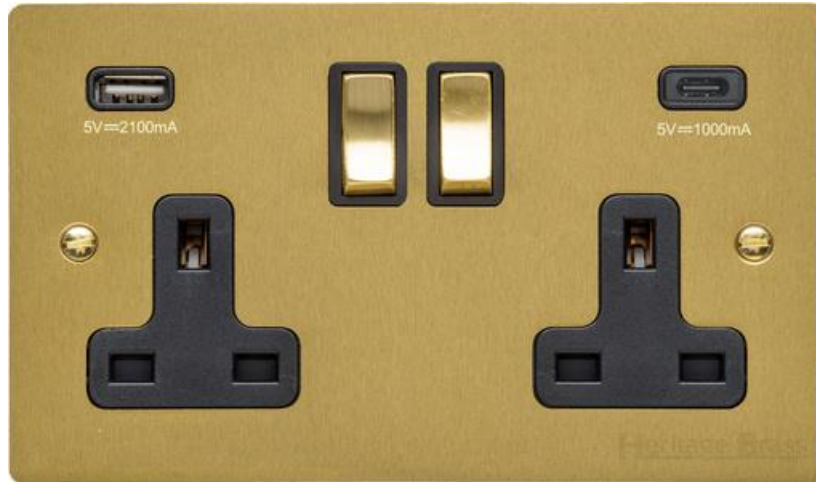

Heritage Brass

Elite Flat Plate Range - Satin Brass 2G 13A Socket with USB-A+C - C-T04.7559.SBB

Range	Elite Flat Plate Range
Product	Elite Flat Plate Range Satin Brass Switches & Sockets, T04
Insert Type	2G 13A Socket with USB-A+C
Plate Finish	Satin Brass
Switch Colour	Satin Brass
Body and Switch Trim	Black
Height	86 mm
Width	147 mm
Fixing Hole Centres	Box Fixing = 120.6 mm
Minimum Box Depth	35
Current	13 Amp
Voltage	230 V
Power	-
Terminal Capacity	4 mm ²
Earth Terminal Capacity	5 mm ²
Product Class 1	Face plate must be earthed
Ambient Operating Temperature	-5°C - 40°C
Recommended Location	Indoor use only
Standard	BS 1363