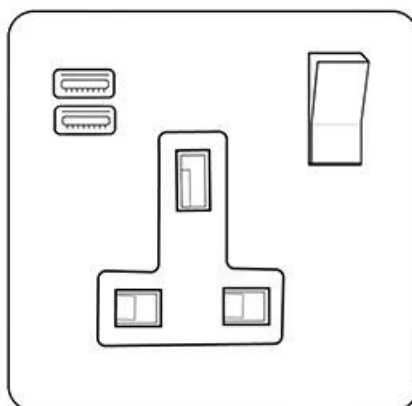

Heritage Brass

Elite Flat Plate Range - Satin Brass 1G 13A Socket with USB-A+C - C-T04.7459.SBW

| | |
|--------------------------------------|--|
| Range | Elite Flat Plate Range |
| Product | Elite Flat Plate Range Satin Brass Switches & Sockets, T04 |
| Insert Type | 1G 13A Socket with USB-A+C |
| Plate Finish | Satin Brass |
| Switch Colour | Satin Brass |
| Body and Switch Trim | White |
| Height | 86 mm |
| Width | 86 mm |
| Fixing Hole Centres | Box Fixing = 60.3 mm |
| Minimum Box Depth | 35 |
| Current | 13 Amp |
| Voltage | 230 V |
| Power | - |
| Terminal Capacity | 4 mm ² |
| Earth Terminal Capacity | 5 mm ² |
| Product Class 1 | Face plate must be earthed |
| Ambient Operating Temperature | -5Â°C - 40Â°C |
| Recommended Location | Indoor use only |
| Standard | BS 1363 |