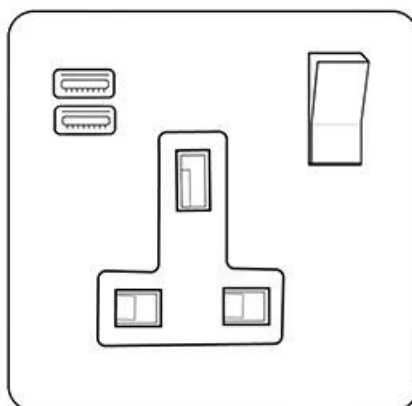

Heritage Brass

Elite Flat Plate Range - Satin Brass 1G 13A Socket with USB-A+C - C-T04.7459.SBB

Range	Elite Flat Plate Range
Product	Elite Flat Plate Range Satin Brass Switches & Sockets, T04
Insert Type	1G 13A Socket with USB-A+C
Plate Finish	Satin Brass
Switch Colour	Satin Brass
Body and Switch Trim	Black
Height	86 mm
Width	86 mm
Fixing Hole Centres	Box Fixing = 60.3 mm
Minimum Box Depth	35
Current	13 Amp
Voltage	230 V
Power	-
Terminal Capacity	4 mm ²
Earth Terminal Capacity	5 mm ²
Product Class 1	Face plate must be earthed
Ambient Operating Temperature	-5Â°C - 40Â°C
Recommended Location	Indoor use only
Standard	BS 1363