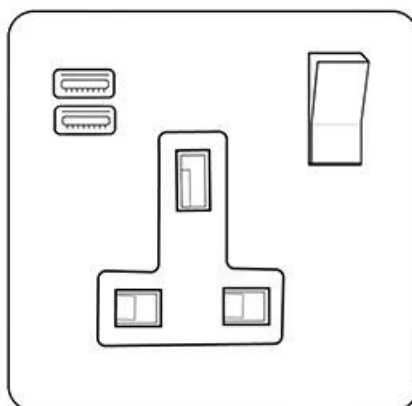

## Elite Flat Plate Range - Satin Chrome 1G 13A Socket with USB-A+C - C-T03.7459.SCBK

<b>Range</b>	Elite Flat Plate Range
<b>Product</b>	Elite Flat Plate Range Satin Chrome Switches & Sockets, T03
<b>Insert Type</b>	1G 13A Socket with USB-A+C
<b>Plate Finish</b>	Satin Chrome
<b>Switch Colour</b>	Satin Chrome
<b>Body and Switch Trim</b>	Black
<b>Height</b>	86 mm
<b>Width</b>	86 mm
<b>Fixing Hole Centres</b>	Box Fixing = 60.3 mm
<b>Minimum Box Depth</b>	35
<b>Current</b>	13 Amp
<b>Voltage</b>	230 V
<b>Power</b>	-
<b>Terminal Capacity</b>	4 mm <sup>2</sup>
<b>Earth Terminal Capacity</b>	5 mm <sup>2</sup>
<b>Product Class 1</b>	Face plate must be earthed
<b>Ambient Operating Temperature</b>	-5Â°C - 40Â°C
<b>Recommended Location</b>	Indoor use only
<b>Standard</b>	BS 1363