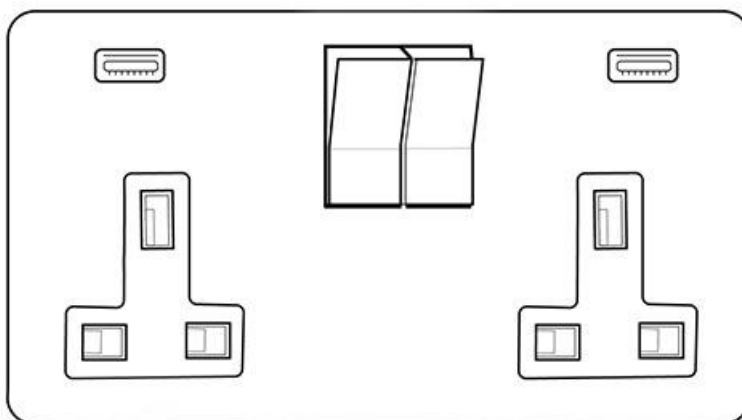

Heritage Brass

Elite Flat Plate Range - Polished Chrome

2G 13A Socket with USB-A+C - C-T02.7559.PCB

Range	Elite Flat Plate Range
Product	Elite Flat Plate Range Polished Chrome Switches & Sockets, T02
Insert Type	2G 13A Socket with USB-A+C
Plate Finish	Polished Chrome
Switch Colour	Polished Chrome
Body and Switch Trim	Black
Height	86 mm
Width	147 mm
Fixing Hole Centres	Box Fixing = 120.6 mm
Minimum Box Depth	35
Current	13 Amp
Voltage	230 V
Power	-
Terminal Capacity	4 mm ²
Earth Terminal Capacity	5 mm ²
Product Class 1	Face plate must be earthed
Ambient Operating Temperature	-5°C - 40°C
Recommended Location	Indoor use only
Standard	BS 1363