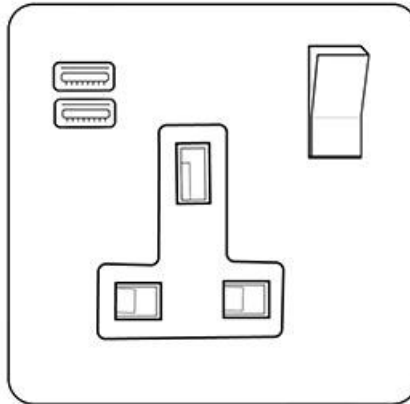

Heritage Brass

Elite Flat Plate Range - Polished Brass

1G 13A Socket with USB-A+C - C-T01.7459.PBK

Range	Elite Flat Plate Range
Product	Elite Flat Plate Range Polished Brass Switches & Sockets, T01
Insert Type	1G 13A Socket with USB-A+C
Plate Finish	Polished Brass
Switch Colour	Polished Brass
Body and Switch Trim	Black
Height	86 mm
Width	86 mm
Fixing Hole Centres	Box Fixing = 60.3 mm
Minimum Box Depth	35
Current	13 Amp
Voltage	230 V
Power	-
Terminal Capacity	4 mm ²
Earth Terminal Capacity	5 mm ²
Product Class 1	Face plate must be earthed
Ambient Operating Temperature	-5Å°C - 40Å°C
Recommended Location	Indoor use only
Standard	BS 1363