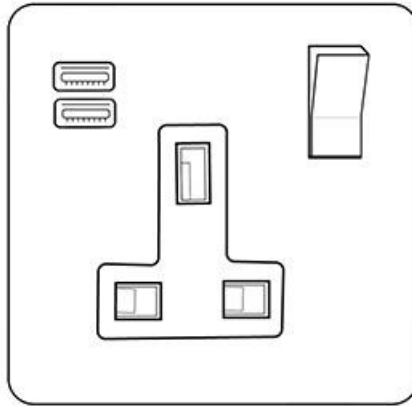

Heritage Brass

Elite Stepped Plate Range - Antique Brass

1G 13A Socket with USB-A+C - C-S91.7459.ABBK

Range	Elite Stepped Plate Range
Product	Elite Stepped Plate Range Antique Brass Switches & Sockets, S91
Insert Type	1G 13A Socket with USB-A+C
Plate Finish	Antique Brass
Switch Colour	Antique Brass
Body and Switch Trim	Black
Height	86 mm
Width	86 mm
Fixing Hole Centres	Box Fixing = 60.3 mm
Minimum Box Depth	35
Current	13 Amp
Voltage	230 V
Power	-
Terminal Capacity	4 mm ²
Earth Terminal Capacity	5 mm ²
Product Class 1	Face plate must be earthed
Ambient Operating Temperature	-5Å°C - 40Å°C
Recommended Location	Indoor use only
Standard	BS 1363