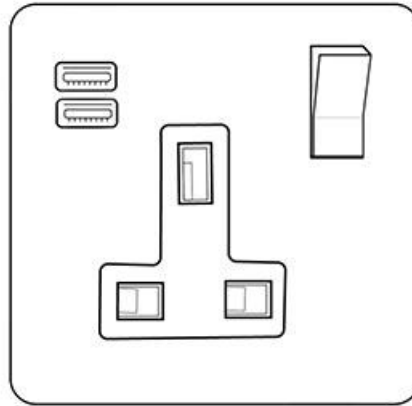

## Elite Stepped Plate Range - Satin Nickel

1G 13A Socket with USB-A+C - C-S05.7459.SNBK

<b>Range</b>	Elite Stepped Plate Range
<b>Product</b>	Elite Stepped Plate Range Satin Nickel Switches & Sockets, S05
<b>Insert Type</b>	1G 13A Socket with USB-A+C
<b>Plate Finish</b>	Satin Nickel
<b>Switch Colour</b>	Satin Nickel
<b>Body and Switch Trim</b>	Black
<b>Height</b>	86 mm
<b>Width</b>	86 mm
<b>Fixing Hole Centres</b>	Box Fixing = 60.3 mm
<b>Minimum Box Depth</b>	35
<b>Current</b>	13 Amp
<b>Voltage</b>	230 V
<b>Power</b>	-
<b>Terminal Capacity</b>	4 mm <sup>2</sup>
<b>Earth Terminal Capacity</b>	5 mm <sup>2</sup>
<b>Product Class 1</b>	Face plate must be earthed
<b>Ambient Operating Temperature</b>	-5Å°C - 40Å°C
<b>Recommended Location</b>	Indoor use only
<b>Standard</b>	BS 1363