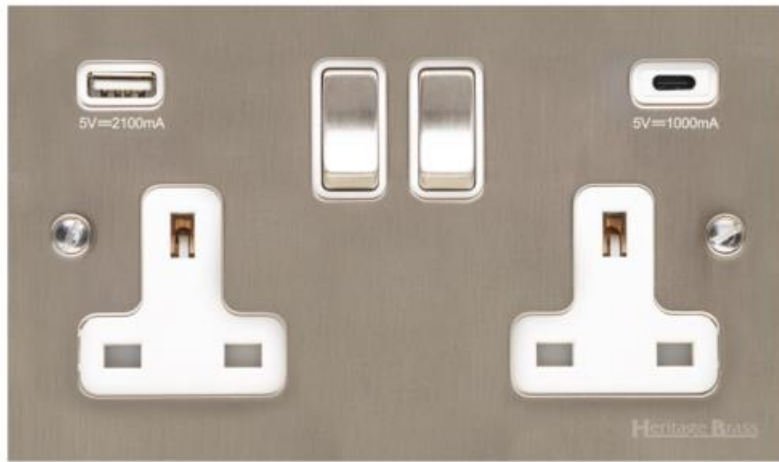

Heritage Brass

Victorian Elite Range - Satin Nickel 2G 13A Socket with USB-A+C - C-R05.7559.SNW

Range	Victorian Elite Range
Product	Victorian Elite Range Satin Nickel Switches & Sockets, R05
Insert Type	2G 13A Socket with USB-A+C
Plate Finish	Satin Nickel
Switch Colour	Satin Nickel
Body and Switch Trim	White
Height	86 mm
Width	147 mm
Fixing Hole Centres	Box Fixing = 120.6 mm
Minimum Box Depth	35
Current	13 Amp
Voltage	230 V
Power	-
Terminal Capacity	4 mm ²
Earth Terminal Capacity	5 mm ²
Product Class 1	Face plate must be earthed
Ambient Operating Temperature	-5°C - 40°C
Recommended Location	Indoor use only
Standard	BS 1363