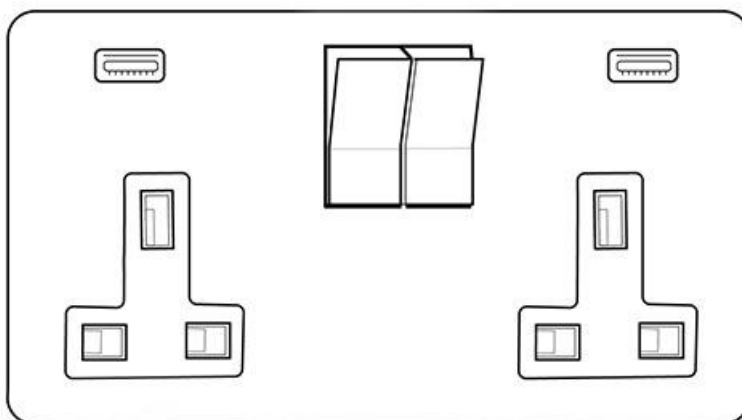

Heritage Brass

Victorian Elite Range - Satin Nickel 2G 13A Socket with USB-A+C - C-R05.7559.SNBK

Range	Victorian Elite Range
Product	Victorian Elite Range Satin Nickel Switches & Sockets, R05
Insert Type	2G 13A Socket with USB-A+C
Plate Finish	Satin Nickel
Switch Colour	Satin Nickel
Body and Switch Trim	Black
Height	86 mm
Width	147 mm
Fixing Hole Centres	Box Fixing = 120.6 mm
Minimum Box Depth	35
Current	13 Amp
Voltage	230 V
Power	-
Terminal Capacity	4 mm ²
Earth Terminal Capacity	5 mm ²
Product Class 1	Face plate must be earthed
Ambient Operating Temperature	-5°C - 40°C
Recommended Location	Indoor use only
Standard	BS 1363