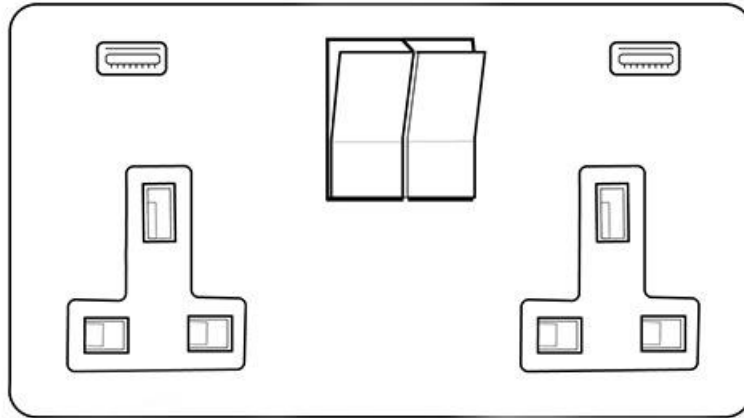

Heritage Brass

Victorian Elite Range - Satin Chrome 2G 13A Socket with USB-A+C - C-R03.7559.SCW

Range	Victorian Elite Range
Product	Victorian Elite Range Satin Chrome Switches & Sockets, R03
Insert Type	2G 13A Socket with USB-A+C
Plate Finish	Satin Chrome
Switch Colour	Satin Chrome
Body and Switch Trim	White
Height	86 mm
Width	147 mm
Fixing Hole Centres	Box Fixing = 120.6 mm
Minimum Box Depth	35
Current	13 Amp
Voltage	230 V
Power	-
Terminal Capacity	4 mm ²
Earth Terminal Capacity	5 mm ²
Product Class 1	Face plate must be earthed
Ambient Operating Temperature	-5°C - 40°C
Recommended Location	Indoor use only
Standard	BS 1363