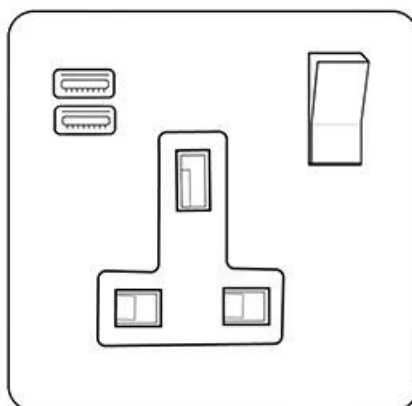

Heritage Brass

Victorian Elite Range - Satin Chrome 1G 13A Socket with USB-A+C - C-R03.7459.SCBK

Range	Victorian Elite Range
Product	Victorian Elite Range Satin Chrome Switches & Sockets, R03
Insert Type	1G 13A Socket with USB-A+C
Plate Finish	Satin Chrome
Switch Colour	Satin Chrome
Body and Switch Trim	Black
Height	86 mm
Width	86 mm
Fixing Hole Centres	Box Fixing = 60.3 mm
Minimum Box Depth	35
Current	13 Amp
Voltage	230 V
Power	-
Terminal Capacity	4 mm ²
Earth Terminal Capacity	5 mm ²
Product Class 1	Face plate must be earthed
Ambient Operating Temperature	-5Â°C - 40Â°C
Recommended Location	Indoor use only
Standard	BS 1363