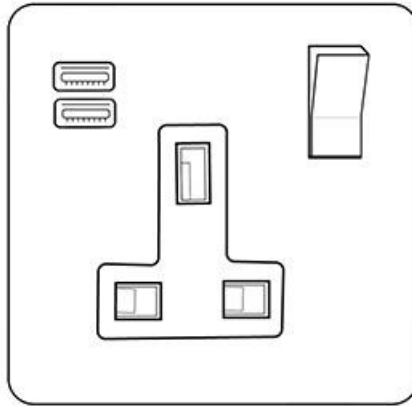

Heritage Brass

Victorian Elite Range - Polished Chrome

1G 13A Socket with USB-A+C - C-R02.7459.PCW

Range	Victorian Elite Range
Product	Victorian Elite Range Polished Chrome Switches & Sockets, R02
Insert Type	1G 13A Socket with USB-A+C
Plate Finish	Polished Chrome
Switch Colour	Polished Chrome
Body and Switch Trim	White
Height	86 mm
Width	86 mm
Fixing Hole Centres	Box Fixing = 60.3 mm
Minimum Box Depth	35
Current	13 Amp
Voltage	230 V
Power	-
Terminal Capacity	4 mm ²
Earth Terminal Capacity	5 mm ²
Product Class 1	Face plate must be earthed
Ambient Operating Temperature	-5Å°C - 40Å°C
Recommended Location	Indoor use only
Standard	BS 1363