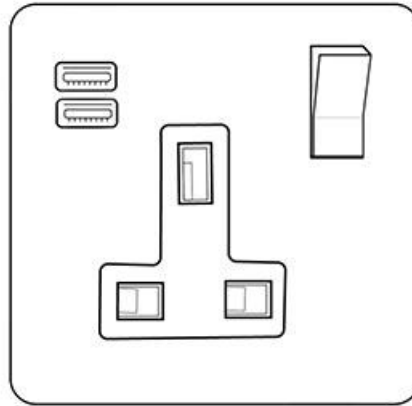

Heritage Brass

Victorian Elite Range - Polished Brass

1G 13A Socket with USB-A+C - C-R01.7459.PBW

Range	Victorian Elite Range
Product	Victorian Elite Range Polished Brass Switches & Sockets, R01
Insert Type	1G 13A Socket with USB-A+C
Plate Finish	Polished Brass
Switch Colour	Polished Brass
Body and Switch Trim	White
Height	86 mm
Width	86 mm
Fixing Hole Centres	Box Fixing = 60.3 mm
Minimum Box Depth	35
Current	13 Amp
Voltage	230 V
Power	-
Terminal Capacity	4 mm ²
Earth Terminal Capacity	5 mm ²
Product Class 1	Face plate must be earthed
Ambient Operating Temperature	-5Å°C - 40Å°C
Recommended Location	Indoor use only
Standard	BS 1363