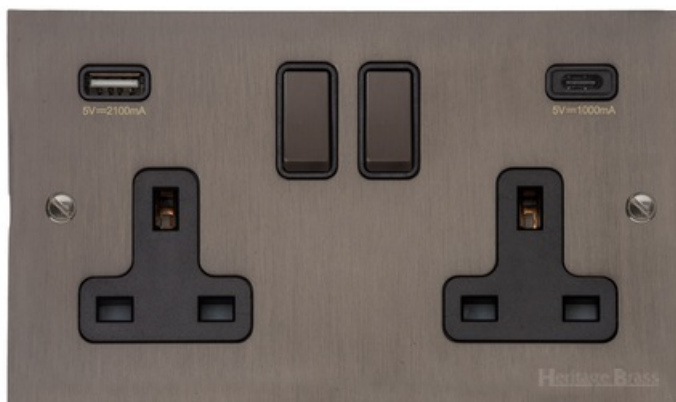

Heritage Brass

Stylist Bronze Range - Matt Bronze 2G 13A Socket with USB-A+C - C-QL9.7559.DBZ

Range	Stylist Bronze Range
Product	Stylist Bronze Square Flat Plate Switches and Sockets, QL9
Insert Type	2G 13A Socket with USB-A+C
Plate Finish	Matt Bronze
Switch Colour	Matt Bronze
Body and Switch Trim	Black
Height	86
Width	147
Fixing Hole Centres	120.6
Minimum Box Depth	35
Current	13 Amp
Voltage	230V
Power	-
Terminal Capacity	4 mm ²
Earth Terminal Capacity	5 mm ²
Product Class 1	Face plate must be earthed
Ambient Operating Temperature	-5Â°C - 40Â°C
Recommended Location	Indoor use only
Standard	BS 1363