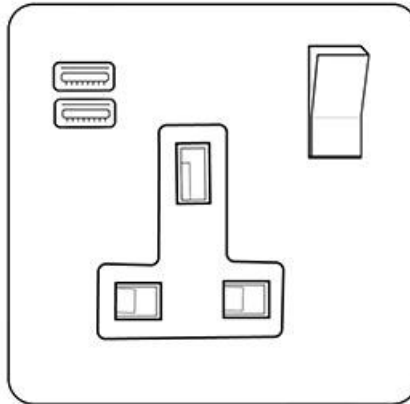

Heritage Brass

Richmond Elite Low Profile Range - Antique Brass

1G 13A Socket with USB-A+C - C-LP91.7459.ABB

Range	Richmond Elite Low Profile Range
Product	Richmond Elite Range Antique Brass Switches & Sockets, LP91
Insert Type	1G 13A Socket with USB-A+C
Plate Finish	Antique Brass
Switch Colour	Antique Brass
Body and Switch Trim	Black
Height	86 mm
Width	86 mm
Fixing Hole Centres	Box Fixing = 60.3 mm
Minimum Box Depth	35
Current	13 Amp
Voltage	230 V
Power	-
Terminal Capacity	4 mm ²
Earth Terminal Capacity	5 mm ²
Product Class 1	Face plate must be earthed
Ambient Operating Temperature	-5Å°C - 40Å°C
Recommended Location	Indoor use only
Standard	BS 1363