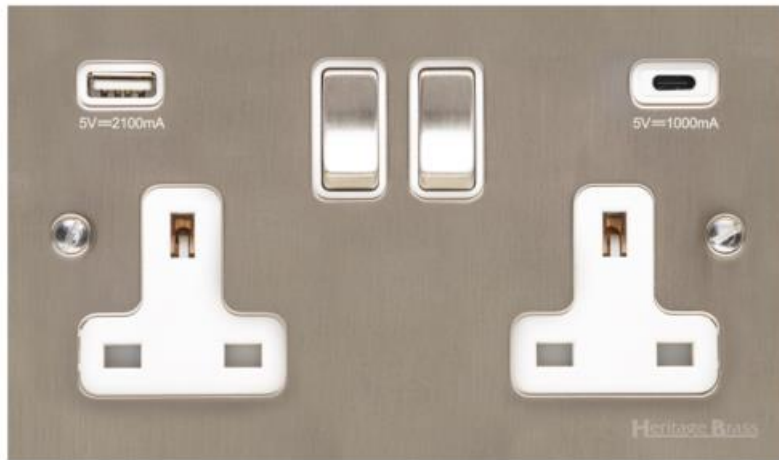

Heritage Brass

Richmond Elite Low Profile Range - Satin Nickel

2G 13A Socket with USB-A+C - C-LP5.7559.SNW

Range	Richmond Elite Low Profile Range
Product	Richmond Elite Range Satin Nickel Switches & Sockets, LP5
Insert Type	2G 13A Socket with USB-A+C
Plate Finish	Satin Nickel
Switch Colour	Satin Nickel
Body and Switch Trim	White
Height	86 mm
Width	147 mm
Fixing Hole Centres	Box Fixing = 120.6 mm
Minimum Box Depth	35
Current	13 Amp
Voltage	230 V
Power	-
Terminal Capacity	4 mm ²
Earth Terminal Capacity	5 mm ²
Product Class 1	Face plate must be earthed
Ambient Operating Temperature	-5°C - 40°C
Recommended Location	Indoor use only
Standard	BS 1363