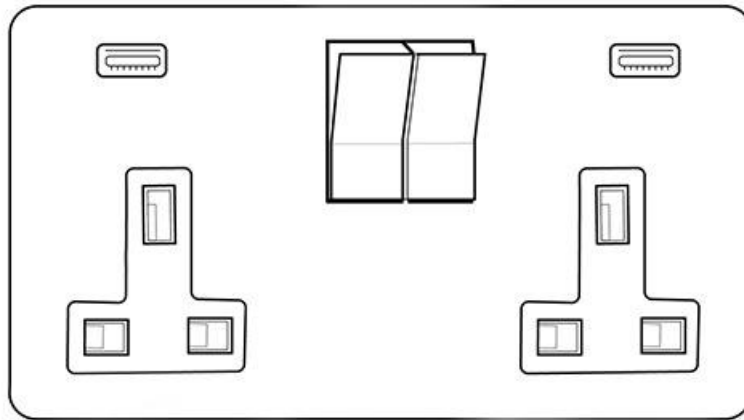

Heritage Brass

Richmond Elite Low Profile Range - Satin Nickel

2G 13A Socket with USB-A+C - C-LP5.7559.SNB

Range	Richmond Elite Low Profile Range
Product	Richmond Elite Range Satin Nickel Switches & Sockets, LP5
Insert Type	2G 13A Socket with USB-A+C
Plate Finish	Satin Nickel
Switch Colour	Satin Nickel
Body and Switch Trim	Black
Height	86 mm
Width	147 mm
Fixing Hole Centres	Box Fixing = 120.6 mm
Minimum Box Depth	35
Current	13 Amp
Voltage	230 V
Power	-
Terminal Capacity	4 mm ²
Earth Terminal Capacity	5 mm ²
Product Class 1	Face plate must be earthed
Ambient Operating Temperature	-5°C - 40°C
Recommended Location	Indoor use only
Standard	BS 1363