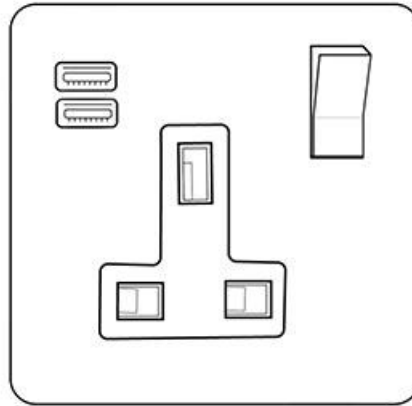

Heritage Brass

Richmond Elite Low Profile Range - Satin Chrome

1G 13A Socket with USB-A+C - C-LP3.7459.SCW

Range	Richmond Elite Low Profile Range
Product	Richmond Elite Range Satin Chrome Switches & Sockets, LP3
Insert Type	1G 13A Socket with USB-A+C
Plate Finish	Satin Chrome
Switch Colour	Satin Chrome
Body and Switch Trim	White
Height	86 mm
Width	86 mm
Fixing Hole Centres	Box Fixing = 60.3 mm
Minimum Box Depth	35
Current	13 Amp
Voltage	230 V
Power	-
Terminal Capacity	4 mm ²
Earth Terminal Capacity	5 mm ²
Product Class 1	Face plate must be earthed
Ambient Operating Temperature	-5Å°C - 40Å°C
Recommended Location	Indoor use only
Standard	BS 1363