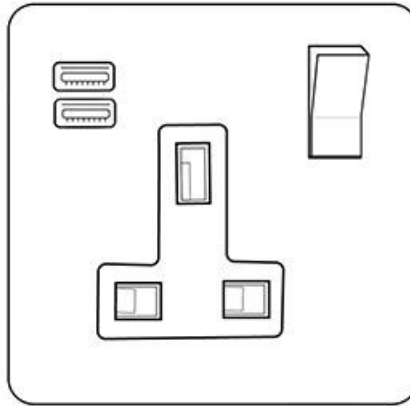

Heritage Brass

Richmond Elite Low Profile Range - Satin Chrome

1G 13A Socket with USB-A+C - C-LP3.7459.SCBK

Range	Richmond Elite Low Profile Range
Product	Richmond Elite Range Satin Chrome Switches & Sockets, LP3
Insert Type	1G 13A Socket with USB-A+C
Plate Finish	Satin Chrome
Switch Colour	Satin Chrome
Body and Switch Trim	Black
Height	86 mm
Width	86 mm
Fixing Hole Centres	Box Fixing = 60.3 mm
Minimum Box Depth	35
Current	13 Amp
Voltage	230 V
Power	-
Terminal Capacity	4 mm ²
Earth Terminal Capacity	5 mm ²
Product Class 1	Face plate must be earthed
Ambient Operating Temperature	-5Å°C - 40Å°C
Recommended Location	Indoor use only
Standard	BS 1363