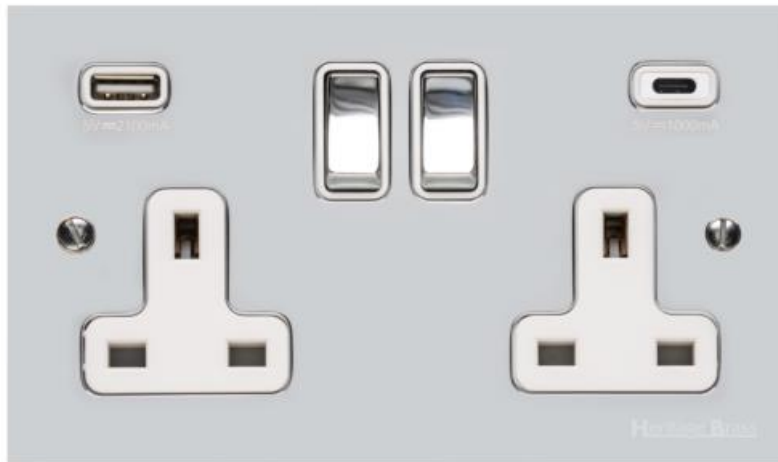

Heritage Brass

Richmond Elite Low Profile Range - Polished Chrome

2G 13A Socket with USB-A+C - C-LP2.7559.PCW

Range	Richmond Elite Low Profile Range
Product	Richmond Elite Range Polished Chrome Switches & Sockets, LP2
Insert Type	2G 13A Socket with USB-A+C
Plate Finish	Polished Chrome
Switch Colour	Polished Chrome
Body and Switch Trim	White
Height	86 mm
Width	147 mm
Fixing Hole Centres	Box Fixing = 120.6 mm
Minimum Box Depth	35
Current	13 Amp
Voltage	230 V
Power	-
Terminal Capacity	4 mm ²
Earth Terminal Capacity	5 mm ²
Product Class 1	Face plate must be earthed
Ambient Operating Temperature	-5°C - 40°C
Recommended Location	Indoor use only
Standard	BS 1363