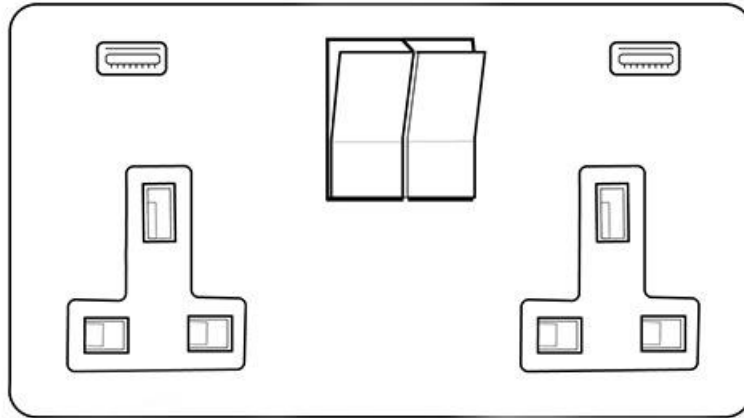

Heritage Brass

Executive Range - Matt Bronze 2G 13A Socket with USB-A+C - C-EX9.2559.DBZ

Range	Executive Range
Product	Executive Range Matt Bronze Switches & Sockets, EX9
Insert Type	2G 13A Socket with USB-A+C
Plate Finish	Matt Bronze
Switch Colour	Matt Bronze
Body and Switch Trim	Black
Height	92 mm
Width	152 mm
Fixing Hole Centres	Box Fixing = 120.6 mm
Minimum Box Depth	35
Current	13 Amp
Voltage	230 V
Power	-
Terminal Capacity	4 mm ²
Earth Terminal Capacity	5 mm ²
Product Class 1	Face plate must be earthed
Ambient Operating Temperature	-5°C - 40°C
Recommended Location	Indoor use only
Standard	BS 1363, BS EN 5733, BS EN 60950-1