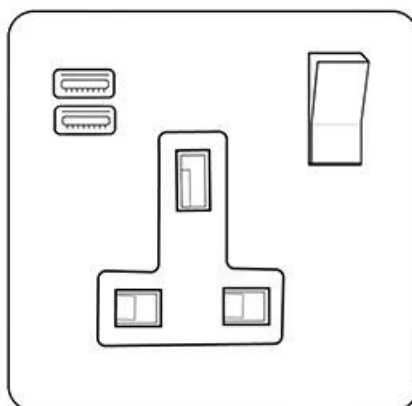

Heritage Brass

Executive Range - Matt Bronze 1G 13A Socket with USB-A+C - C-EX9.2459.DBZ

Range	Executive Range
Product	Executive Range Matt Bronze Switches & Sockets, EX9
Insert Type	1G 13A Socket with USB-A+C
Plate Finish	Matt Bronze
Switch Colour	Matt Bronze
Body and Switch Trim	Black
Height	92 mm
Width	92 mm
Fixing Hole Centres	Box Fixing = 60.3 mm
Minimum Box Depth	35
Current	13 Amp
Voltage	230 V
Power	-
Terminal Capacity	4 mm ²
Earth Terminal Capacity	5 mm ²
Product Class 1	Face plate must be earthed
Ambient Operating Temperature	-5Â°C - 40Â°C
Recommended Location	Indoor use only
Standard	BS 1363, BS EN 5733, BS EN 60950-1