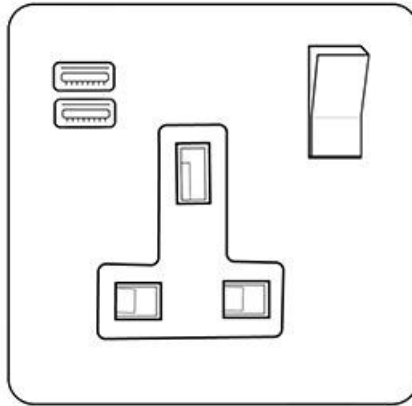

## Executive Range - Satin Chrome 1G 13A Socket with USB-A+C - C-EX23.2459.PCBK

<b>Range</b>	Executive Range
<b>Product</b>	Executive Range Satin Chrome with Polished Chrome Switches & Sockets, EX23
<b>Insert Type</b>	1G 13A Socket with USB-A+C
<b>Plate Finish</b>	Satin Chrome
<b>Switch Colour</b>	Polished Chrome
<b>Body and Switch Trim</b>	Black
<b>Height</b>	92 mm
<b>Width</b>	92 mm
<b>Fixing Hole Centres</b>	Box Fixing = 60.3 mm
<b>Minimum Box Depth</b>	35
<b>Current</b>	13 Amp
<b>Voltage</b>	230 V
<b>Power</b>	-
<b>Terminal Capacity</b>	4 mm <sup>2</sup>
<b>Earth Terminal Capacity</b>	5 mm <sup>2</sup>
<b>Product Class 1</b>	Face plate must be earthed
<b>Ambient Operating Temperature</b>	-5Å°C - 40Å°C
<b>Recommended Location</b>	Indoor use only
<b>Standard</b>	BS 1363, BS EN 5733, BS EN 60950-1