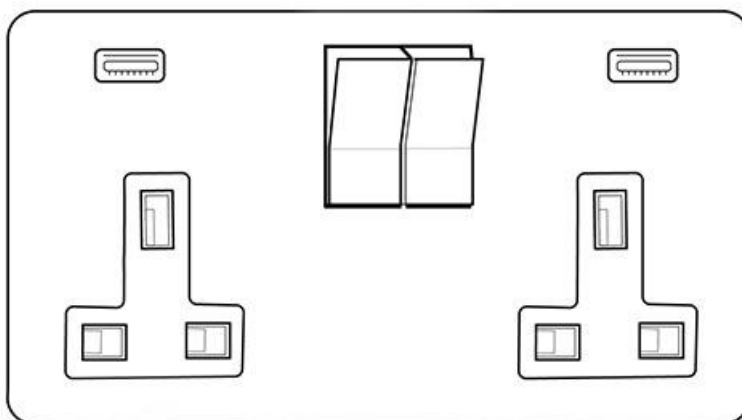

Heritage Brass

Executive Range - Polished Chrome 2G 13A Socket with USB-A+C - C-EX22.2559.PCBK

Range	Executive Range
Product	Executive Range Polished Chrome Switches & Sockets, EX22
Insert Type	2G 13A Socket with USB-A+C
Plate Finish	Polished Chrome
Switch Colour	Polished Chrome
Body and Switch Trim	Black
Height	92 mm
Width	152 mm
Fixing Hole Centres	Box Fixing = 120.6 mm
Minimum Box Depth	35
Current	13 Amp
Voltage	230 V
Power	-
Terminal Capacity	4 mm ²
Earth Terminal Capacity	5 mm ²
Product Class 1	Face plate must be earthed
Ambient Operating Temperature	-5°C - 40°C
Recommended Location	Indoor use only
Standard	BS 1363, BS EN 5733, BS EN 60950-1