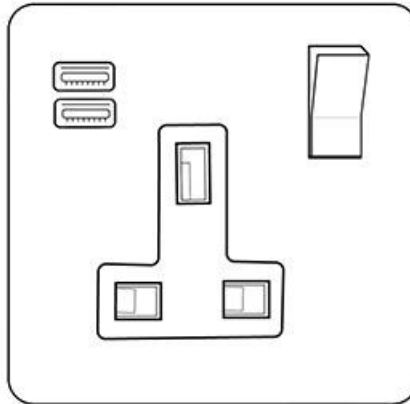

Heritage Brass

Executive Range - Polished Chrome 1G 13A Socket with USB-A+C - C-EX22.2459.PCBK

Range	Executive Range
Product	Executive Range Polished Chrome Switches & Sockets, EX22
Insert Type	1G 13A Socket with USB-A+C
Plate Finish	Polished Chrome
Switch Colour	Polished Chrome
Body and Switch Trim	Black
Height	92 mm
Width	92 mm
Fixing Hole Centres	Box Fixing = 60.3 mm
Minimum Box Depth	35
Current	13 Amp
Voltage	230 V
Power	-
Terminal Capacity	4 mm ²
Earth Terminal Capacity	5 mm ²
Product Class 1	Face plate must be earthed
Ambient Operating Temperature	-5Â°C - 40Â°C
Recommended Location	Indoor use only
Standard	BS 1363, BS EN 5733, BS EN 60950-1