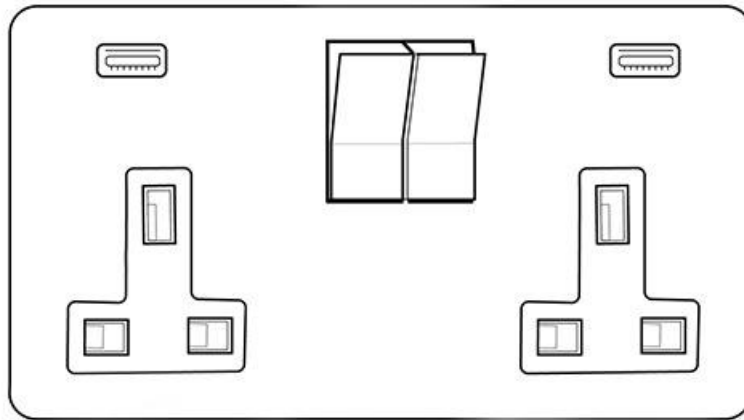

Heritage Brass

Executive Range - Satin Black Nickel (Project Finish)

2G 13A Socket with USB-A+C - C-EX16.2559.PBBK

Range	Executive Range
Product	Executive Range Satin Black Nickel with Polished Brass Switches & Sockets, EX16
Insert Type	2G 13A Socket with USB-A+C
Plate Finish	Satin Black Nickel (Project Finish)
Switch Colour	Polished Brass
Body and Switch Trim	Black
Height	92 mm
Width	152 mm
Fixing Hole Centres	Box Fixing = 120.6 mm
Minimum Box Depth	35
Current	13 Amp
Voltage	230 V
Power	-
Terminal Capacity	4 mm ²
Earth Terminal Capacity	5 mm ²
Product Class 1	Face plate must be earthed
Ambient Operating Temperature	-5°C - 40°C
Recommended Location	Indoor use only
Standard	BS 1363, BS EN 5733, BS EN 60950-1