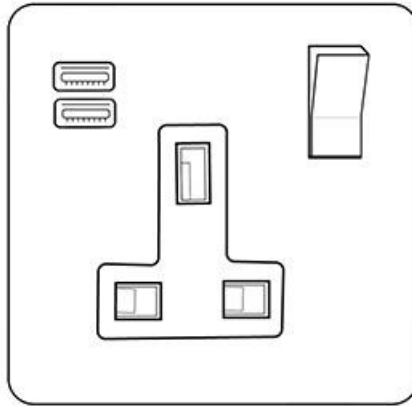

Heritage Brass

Executive Range - Satin Black Nickel (Project Finish)

1G 13A Socket with USB-A+C - C-EX16.2459.PBBK

Range	Executive Range
Product	Executive Range Satin Black Nickel with Polished Brass Switches & Sockets, EX16
Insert Type	1G 13A Socket with USB-A+C
Plate Finish	Satin Black Nickel (Project Finish)
Switch Colour	Polished Brass
Body and Switch Trim	Black
Height	92 mm
Width	92 mm
Fixing Hole Centres	Box Fixing = 60.3 mm
Minimum Box Depth	35
Current	13 Amp
Voltage	230 V
Power	-
Terminal Capacity	4 mm ²
Earth Terminal Capacity	5 mm ²
Product Class 1	Face plate must be earthed
Ambient Operating Temperature	-5Å°C - 40Å°C
Recommended Location	Indoor use only
Standard	BS 1363, BS EN 5733, BS EN 60950-1