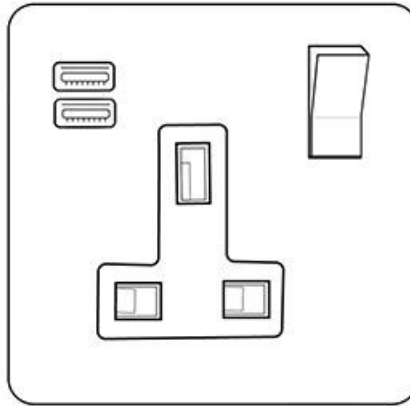

Heritage Brass

Executive Range - Satin Brass

1G 13A Socket with USB-A+C - C-EX14.2459.PBBK

Range	Executive Range
Product	Executive Range Satin Brass with Polished Brass Switches & Sockets, EX14
Insert Type	1G 13A Socket with USB-A+C
Plate Finish	Satin Brass
Switch Colour	Polished Brass
Body and Switch Trim	Black
Height	92 mm
Width	92 mm
Fixing Hole Centres	Box Fixing = 60.3 mm
Minimum Box Depth	35
Current	13 Amp
Voltage	230 V
Power	-
Terminal Capacity	4 mm ²
Earth Terminal Capacity	5 mm ²
Product Class 1	Face plate must be earthed
Ambient Operating Temperature	-5Å°C - 40Å°C
Recommended Location	Indoor use only
Standard	BS 1363, BS EN 5733, BS EN 60950-1