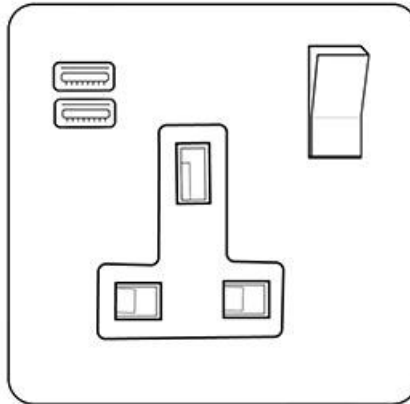

Heritage Brass

Executive Range - Matt White

1G 13A Socket with USB-A+C - C-EX10.2459.PBW

Range	Executive Range
Product	Executive Range Matt White with Polished Brass Switches & Sockets, EX10
Insert Type	1G 13A Socket with USB-A+C
Plate Finish	Matt White
Switch Colour	Polished Brass
Body and Switch Trim	White
Height	92 mm
Width	92 mm
Fixing Hole Centres	Box Fixing = 60.3 mm
Minimum Box Depth	35
Current	13 Amp
Voltage	230 V
Power	-
Terminal Capacity	4 mm ²
Earth Terminal Capacity	5 mm ²
Product Class 1	Face plate must be earthed
Ambient Operating Temperature	-5Å°C - 40Å°C
Recommended Location	Indoor use only
Standard	BS 1363, BS EN 5733, BS EN 60950-1