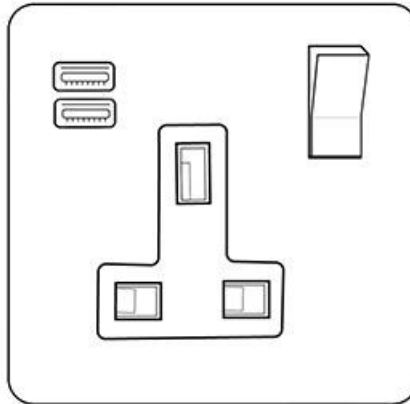

Heritage Brass

Bauhaus Range - Matt Bronze 1G 13A Socket with USB-A+C - C-BH9.7409.BK

Range	Bauhaus Range
Product	Bauhaus Range Matt Bronze Switches & Sockets, BH9
Insert Type	1G 13A Socket with USB-A+C
Plate Finish	Matt Bronze
Switch Colour	Black
Body and Switch Trim	Black
Height	86 mm
Width	86 mm
Fixing Hole Centres	Box Fixing = 60.3 mm
Minimum Box Depth	35
Current	13 Amp
Voltage	230 V
Power	-
Terminal Capacity	4 mm ²
Earth Terminal Capacity	5 mm ²
Product Class 1	Face plate must be earthed
Ambient Operating Temperature	-5Â°C - 40Â°C
Recommended Location	Indoor use only
Standard	BS 1363