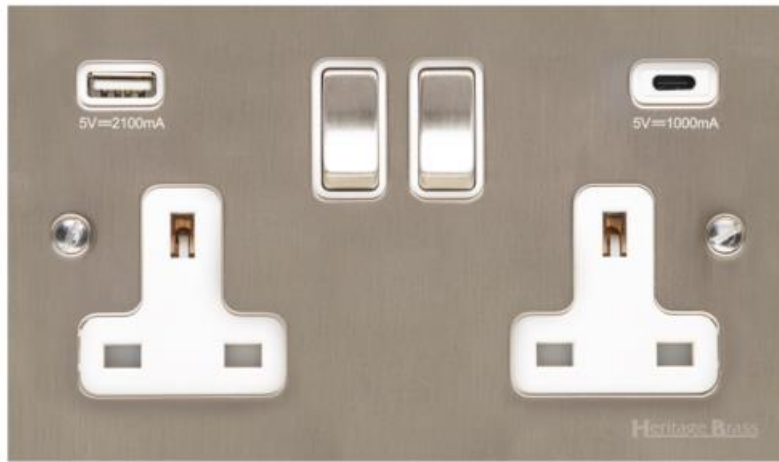

Heritage Brass

Bauhaus Range - Satin Nickel

2G 13A Socket with USB-A+C - C-BH5.7559.SNW

Range	Bauhaus Range
Product	Bauhaus Range Satin Nickel Switches & Sockets, BH5
Insert Type	2G 13A Socket with USB-A+C
Plate Finish	Satin Nickel
Switch Colour	Satin Nickel
Body and Switch Trim	White
Height	86 mm
Width	147 mm
Fixing Hole Centres	Box Fixing = 120.6 mm
Minimum Box Depth	35
Current	13 Amp
Voltage	230 V
Power	-
Terminal Capacity	4 mm ²
Earth Terminal Capacity	5 mm ²
Product Class 1	Face plate must be earthed
Ambient Operating Temperature	-5°C - 40°C
Recommended Location	Indoor use only
Standard	BS 1363