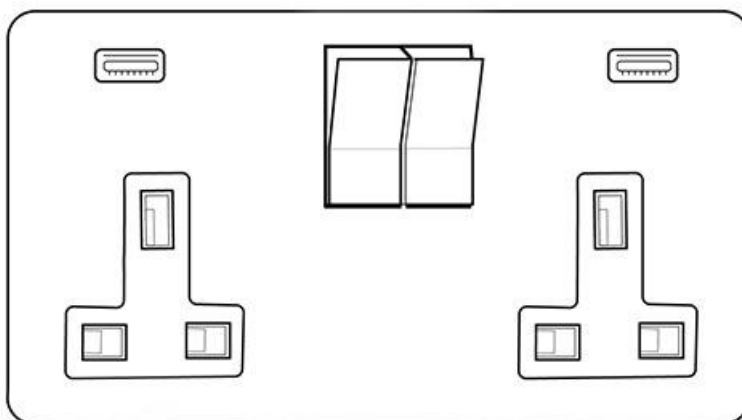

Heritage Brass

Bauhaus Range - Satin Nickel

2G 13A Socket with USB-A+C - C-BH5.7559.SNBK

Range	Bauhaus Range
Product	Bauhaus Range Satin Nickel Switches & Sockets, BH5
Insert Type	2G 13A Socket with USB-A+C
Plate Finish	Satin Nickel
Switch Colour	Satin Nickel
Body and Switch Trim	Black
Height	86 mm
Width	147 mm
Fixing Hole Centres	Box Fixing = 120.6 mm
Minimum Box Depth	35
Current	13 Amp
Voltage	230 V
Power	-
Terminal Capacity	4 mm ²
Earth Terminal Capacity	5 mm ²
Product Class 1	Face plate must be earthed
Ambient Operating Temperature	-5°C - 40°C
Recommended Location	Indoor use only
Standard	BS 1363