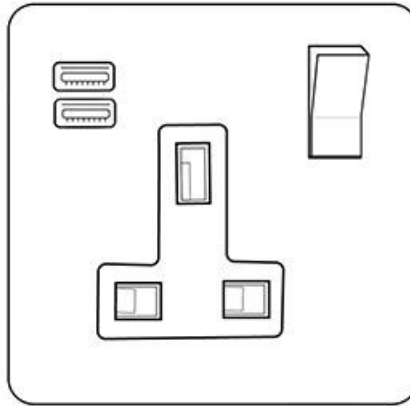

## Bauhaus Range - Satin Nickel

1G 13A Socket with USB-A+C - C-BH5.7459.SNW

<b>Range</b>	Bauhaus Range
<b>Product</b>	Bauhaus Range Satin Nickel Switches & Sockets, BH5
<b>Insert Type</b>	1G 13A Socket with USB-A+C
<b>Plate Finish</b>	Satin Nickel
<b>Switch Colour</b>	Satin Nickel
<b>Body and Switch Trim</b>	White
<b>Height</b>	86 mm
<b>Width</b>	86 mm
<b>Fixing Hole Centres</b>	Box Fixing = 60.3 mm
<b>Minimum Box Depth</b>	35
<b>Current</b>	13 Amp
<b>Voltage</b>	230 V
<b>Power</b>	-
<b>Terminal Capacity</b>	4 mm <sup>2</sup>
<b>Earth Terminal Capacity</b>	5 mm <sup>2</sup>
<b>Product Class 1</b>	Face plate must be earthed
<b>Ambient Operating Temperature</b>	-5Â°C - 40Â°C
<b>Recommended Location</b>	Indoor use only
<b>Standard</b>	BS 1363