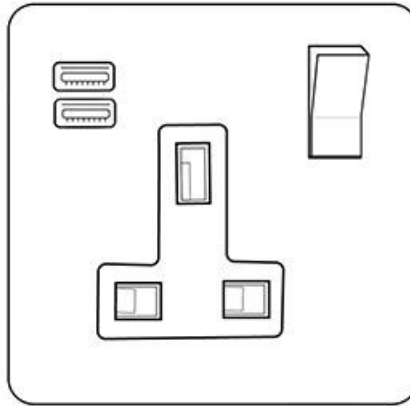

Heritage Brass

Bauhaus Range - Satin Nickel

1G 13A Socket with USB-A+C - C-BH5.7459.SNBK

Range	Bauhaus Range
Product	Bauhaus Range Satin Nickel Switches & Sockets, BH5
Insert Type	1G 13A Socket with USB-A+C
Plate Finish	Satin Nickel
Switch Colour	Satin Nickel
Body and Switch Trim	Black
Height	86 mm
Width	86 mm
Fixing Hole Centres	Box Fixing = 60.3 mm
Minimum Box Depth	35
Current	13 Amp
Voltage	230 V
Power	-
Terminal Capacity	4 mm ²
Earth Terminal Capacity	5 mm ²
Product Class 1	Face plate must be earthed
Ambient Operating Temperature	-5Â°C - 40Â°C
Recommended Location	Indoor use only
Standard	BS 1363