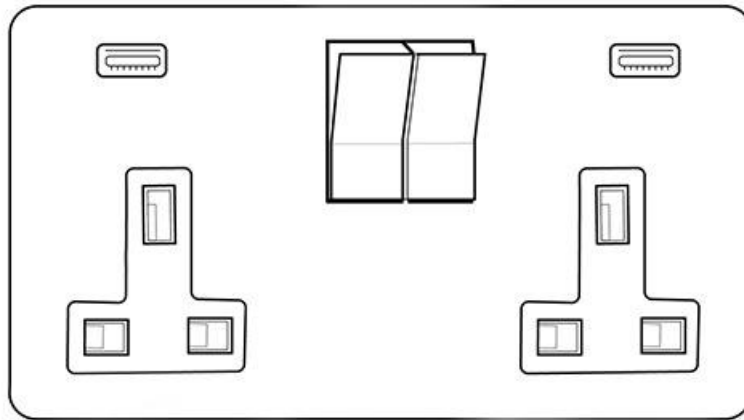

Heritage Brass

Bauhaus Range - Satin Chrome

2G 13A Socket with USB-A+C - C-BH3.7559.SCW

Range	Bauhaus Range
Product	Bauhaus Range Satin Chrome Switches & Sockets, BH3
Insert Type	2G 13A Socket with USB-A+C
Plate Finish	Satin Chrome
Switch Colour	Satin Chrome
Body and Switch Trim	White
Height	86 mm
Width	147 mm
Fixing Hole Centres	Box Fixing = 120.6 mm
Minimum Box Depth	35
Current	13 Amp
Voltage	230 V
Power	-
Terminal Capacity	4 mm ²
Earth Terminal Capacity	5 mm ²
Product Class 1	Face plate must be earthed
Ambient Operating Temperature	-5°C - 40°C
Recommended Location	Indoor use only
Standard	BS 1363