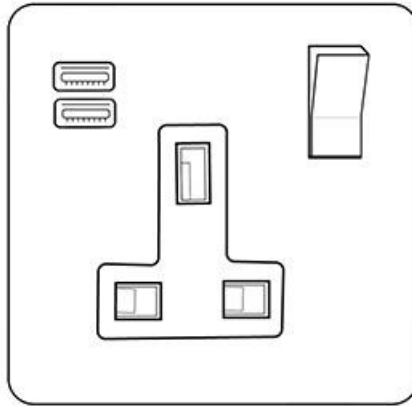

## Bauhaus Range - Satin Chrome

1G 13A Socket with USB-A+C - C-BH3.7459.SCW

<b>Range</b>	Bauhaus Range
<b>Product</b>	Bauhaus Range Satin Chrome Switches & Sockets, BH3
<b>Insert Type</b>	1G 13A Socket with USB-A+C
<b>Plate Finish</b>	Satin Chrome
<b>Switch Colour</b>	Satin Chrome
<b>Body and Switch Trim</b>	White
<b>Height</b>	86 mm
<b>Width</b>	86 mm
<b>Fixing Hole Centres</b>	Box Fixing = 60.3 mm
<b>Minimum Box Depth</b>	35
<b>Current</b>	13 Amp
<b>Voltage</b>	230 V
<b>Power</b>	-
<b>Terminal Capacity</b>	4 mm <sup>2</sup>
<b>Earth Terminal Capacity</b>	5 mm <sup>2</sup>
<b>Product Class 1</b>	Face plate must be earthed
<b>Ambient Operating Temperature</b>	-5Â°C - 40Â°C
<b>Recommended Location</b>	Indoor use only
<b>Standard</b>	BS 1363