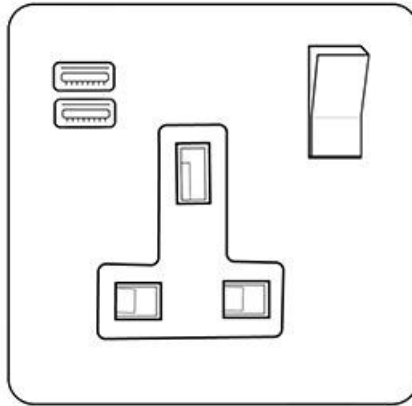

## Bauhaus Range - Satin Chrome 1G 13A Socket with USB-A+C - C-BH3.7459.SCBK

<b>Range</b>	Bauhaus Range
<b>Product</b>	Bauhaus Range Satin Chrome Switches & Sockets, BH3
<b>Insert Type</b>	1G 13A Socket with USB-A+C
<b>Plate Finish</b>	Satin Chrome
<b>Switch Colour</b>	Satin Chrome
<b>Body and Switch Trim</b>	Black
<b>Height</b>	86 mm
<b>Width</b>	86 mm
<b>Fixing Hole Centres</b>	Box Fixing = 60.3 mm
<b>Minimum Box Depth</b>	35
<b>Current</b>	13 Amp
<b>Voltage</b>	230 V
<b>Power</b>	-
<b>Terminal Capacity</b>	4 mm <sup>2</sup>
<b>Earth Terminal Capacity</b>	5 mm <sup>2</sup>
<b>Product Class 1</b>	Face plate must be earthed
<b>Ambient Operating Temperature</b>	-5Â°C - 40Â°C
<b>Recommended Location</b>	Indoor use only
<b>Standard</b>	BS 1363