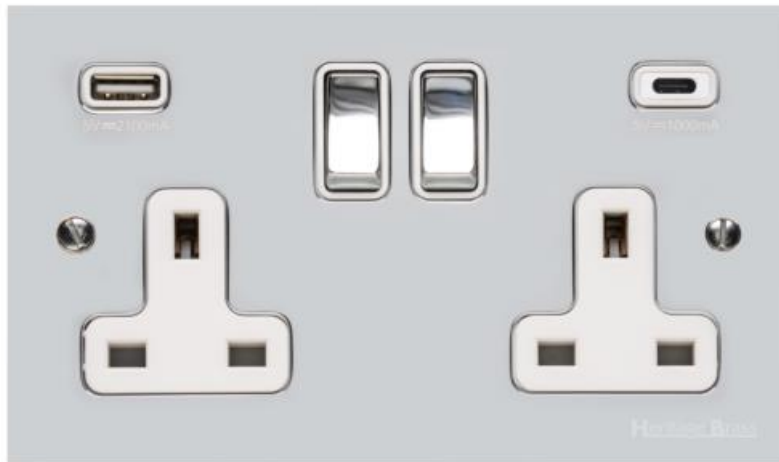

Heritage Brass

Bauhaus Range - Polished Chrome 2G 13A Socket with USB-A+C - C-BH2.7559.PCW

Range	Bauhaus Range
Product	Bauhaus Range Polished Chrome Switches & Sockets, BH2
Insert Type	2G 13A Socket with USB-A+C
Plate Finish	Polished Chrome
Switch Colour	Polished Chrome
Body and Switch Trim	White
Height	86 mm
Width	147 mm
Fixing Hole Centres	Box Fixing = 120.6 mm
Minimum Box Depth	35
Current	13 Amp
Voltage	230 V
Power	-
Terminal Capacity	4 mm ²
Earth Terminal Capacity	5 mm ²
Product Class 1	Face plate must be earthed
Ambient Operating Temperature	-5°C - 40°C
Recommended Location	Indoor use only
Standard	BS 1363