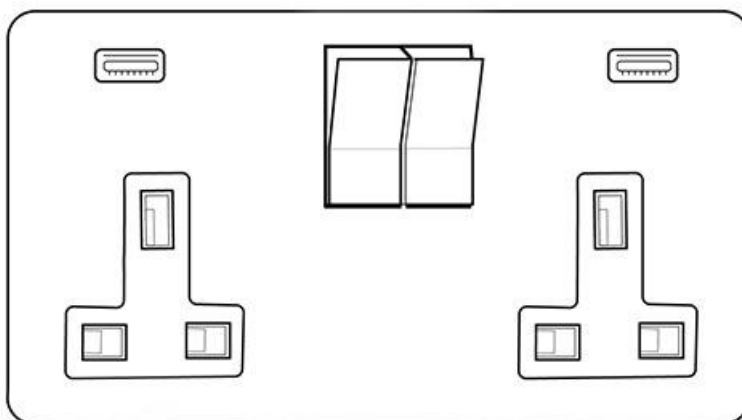

## Bauhaus Range - Polished Chrome

2G 13A Socket with USB-A+C - C-BH2.7559.PCBK

<b>Range</b>	Bauhaus Range
<b>Product</b>	Bauhaus Range Polished Chrome Switches & Sockets, BH2
<b>Insert Type</b>	2G 13A Socket with USB-A+C
<b>Plate Finish</b>	Polished Chrome
<b>Switch Colour</b>	Polished Chrome
<b>Body and Switch Trim</b>	Black
<b>Height</b>	86 mm
<b>Width</b>	147 mm
<b>Fixing Hole Centres</b>	Box Fixing = 120.6 mm
<b>Minimum Box Depth</b>	35
<b>Current</b>	13 Amp
<b>Voltage</b>	230 V
<b>Power</b>	-
<b>Terminal Capacity</b>	4 mm <sup>2</sup>
<b>Earth Terminal Capacity</b>	5 mm <sup>2</sup>
<b>Product Class 1</b>	Face plate must be earthed
<b>Ambient Operating Temperature</b>	-5°C - 40°C
<b>Recommended Location</b>	Indoor use only
<b>Standard</b>	BS 1363