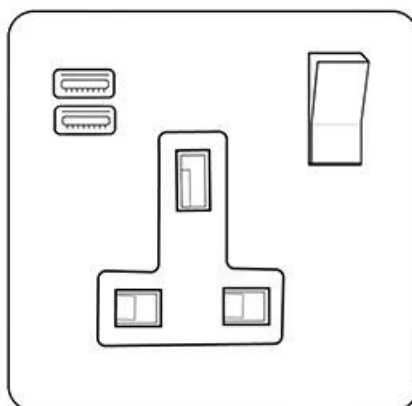

Heritage Brass

Bauhaus Range - Polished Chrome 1G 13A Socket with USB-A+C - C-BH2.7459.PCW

Range	Bauhaus Range
Product	Bauhaus Range Polished Chrome Switches & Sockets, BH2
Insert Type	1G 13A Socket with USB-A+C
Plate Finish	Polished Chrome
Switch Colour	Polished Chrome
Body and Switch Trim	White
Height	86 mm
Width	86 mm
Fixing Hole Centres	Box Fixing = 60.3 mm
Minimum Box Depth	35
Current	13 Amp
Voltage	230 V
Power	-
Terminal Capacity	4 mm ²
Earth Terminal Capacity	5 mm ²
Product Class 1	Face plate must be earthed
Ambient Operating Temperature	-5Â°C - 40Â°C
Recommended Location	Indoor use only
Standard	BS 1363